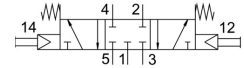

Pushbutton valve T-5/3-1/4

Part number: 4578

FESTO

Data sheet

Feature	Value
Valve function	5/3, closed
Actuation type	Manual
Standard nominal flow rate	680 l/min
Pneumatic working port	G1/4
Operating pressure	0.2 MPa ... 1 MPa
Operating pressure	2 bar ... 10 bar
Nominal width	7 mm
Type code	T
Sealing principle	Soft
Type of control	Pilot-controlled
Symbol	00991156
Ambient temperature	-10 °C ... 60 °C
Product weight	1160 g
Pneumatic connection 1	G1/4
Pneumatic connection 2	G1/4
Pneumatic connection 3	G1/4