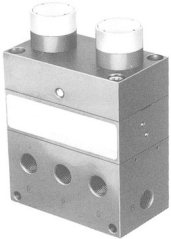

Pushbutton valve T-5/3-1/4

Part number: 4578

FESTO

Data sheet

Feature	Value
Valve function	5/3, closed
Actuation type	Manual
Standard nominal flow rate	680 l/min
Pneumatic working port	G1/4
Operating pressure	0.2 MPa ... 1 MPa
Operating pressure	2 bar ... 10 bar
Nominal width	7 mm
Type code	T
Sealing principle	Soft
Type of control	Pilot-controlled
Symbol	00991156
Ambient temperature	-10 °C ... 60 °C
Product weight	1160 g
Pneumatic connection 1	G1/4
Pneumatic connection 2	G1/4
Pneumatic connection 3	G1/4